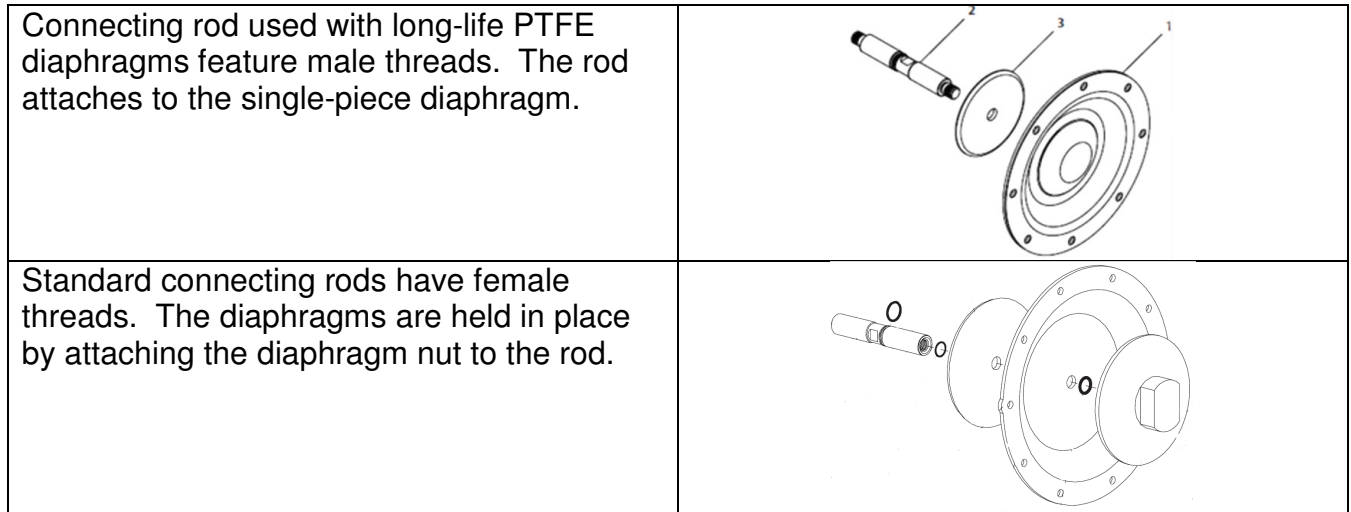

Rod information for Composite PTFE vs Standard Diaphragm Models.

ARO Pro-Series Diaphragm Pumps previously offered a Composite (single-piece) Long-Life PTFE diaphragm option. This diaphragm option required a different connecting rod than then pumps with a standard two-piece PTFE/Santoprene diaphragm combination.

<p>6661XX-XX6-C & 6661AX-XX6-C Pumps: Rod for Composite Diaphragm: 48489660 Rod for Standard Diaphragm: 98724-1.</p>	<p>66615X-XX6-C & 6661TX-XX6-C: Rod for Composite Diaphragm: 48489819 Rod for Standard Diaphragm: 98720-1.</p>																														
<table border="1"> <thead> <tr> <th>Item</th> <th>Description (size in inches)</th> <th>Qty</th> <th>Part No.</th> <th>[Mtl]</th> </tr> </thead> <tbody> <tr> <td>□ 1</td> <td>Rod (6661XX-XX6-C)</td> <td>(1)</td> <td>48489660</td> <td>[C]</td> </tr> <tr> <td></td> <td>(other models)</td> <td>(1)</td> <td>98724-1</td> <td>[C]</td> </tr> </tbody> </table>	Item	Description (size in inches)	Qty	Part No.	[Mtl]	□ 1	Rod (6661XX-XX6-C)	(1)	48489660	[C]		(other models)	(1)	98724-1	[C]	<table border="1"> <thead> <tr> <th>Item</th> <th>Description (size)</th> <th>Qty</th> <th>Part No.</th> <th>[Mtl]</th> </tr> </thead> <tbody> <tr> <td>□ 1</td> <td>Rod (for 6661XX-XX6-C)</td> <td>(1)</td> <td>48489819</td> <td>[C]</td> </tr> <tr> <td></td> <td>(for other models)</td> <td>(1)</td> <td>98720-1</td> <td>[C]</td> </tr> </tbody> </table>	Item	Description (size)	Qty	Part No.	[Mtl]	□ 1	Rod (for 6661XX-XX6-C)	(1)	48489819	[C]		(for other models)	(1)	98720-1	[C]
Item	Description (size in inches)	Qty	Part No.	[Mtl]																											
□ 1	Rod (6661XX-XX6-C)	(1)	48489660	[C]																											
	(other models)	(1)	98724-1	[C]																											
Item	Description (size)	Qty	Part No.	[Mtl]																											
□ 1	Rod (for 6661XX-XX6-C)	(1)	48489819	[C]																											
	(for other models)	(1)	98720-1	[C]																											